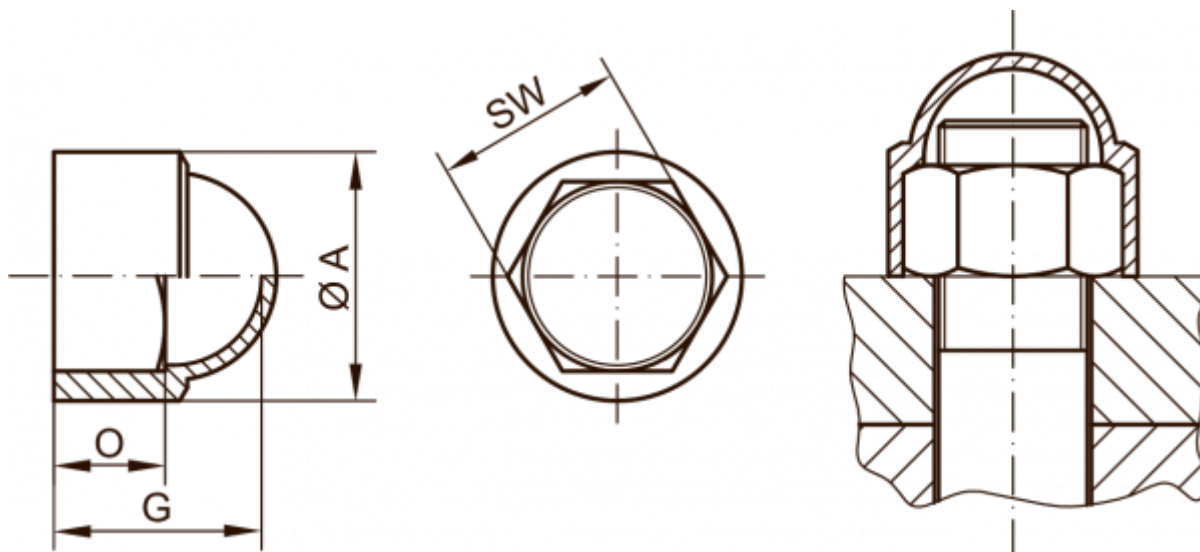

Data Sheet

Article number: 59GPN10008641

Description: KLEE Cap for nut GPN 1000 / 8641 - NV 95

Measures

A	= 116.7
For	= G2 1/4
G	= 102
O	= 55
SW (Spanner width)	= 95